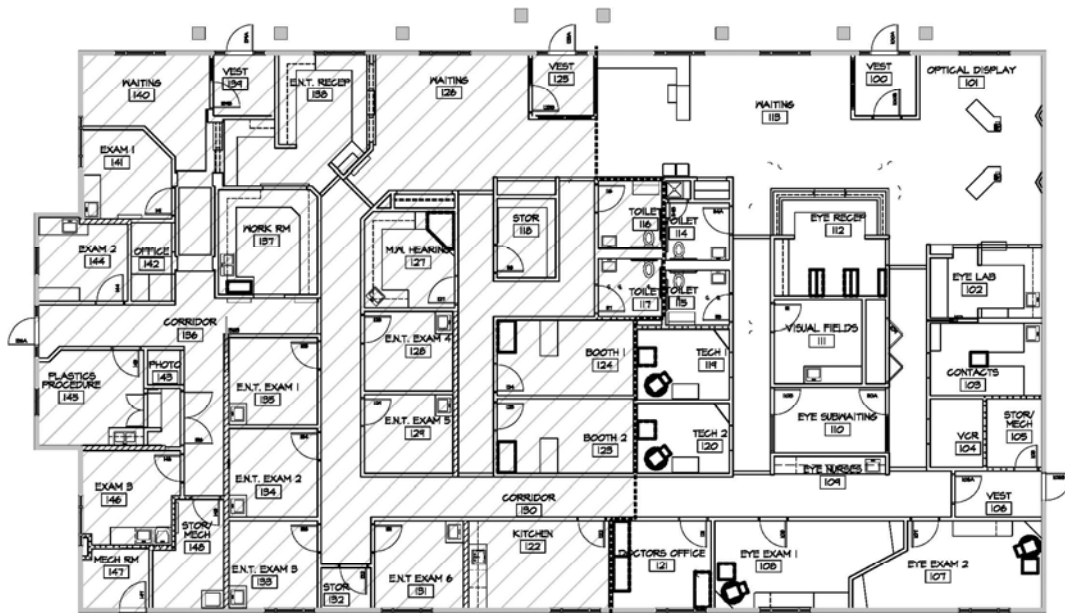

MFC

PROPERTIES CORPORATION

O'Leary Professional Building 3440 O'Leary Lane

7,175 Rentable Square Feet

Bruce A. Miller, CCIM
MFC Properties Corporation
3470 Washington Drive, Suite 102
Eagan, MN 55122
(651) 452-3303
(651) 452-3362 FAX