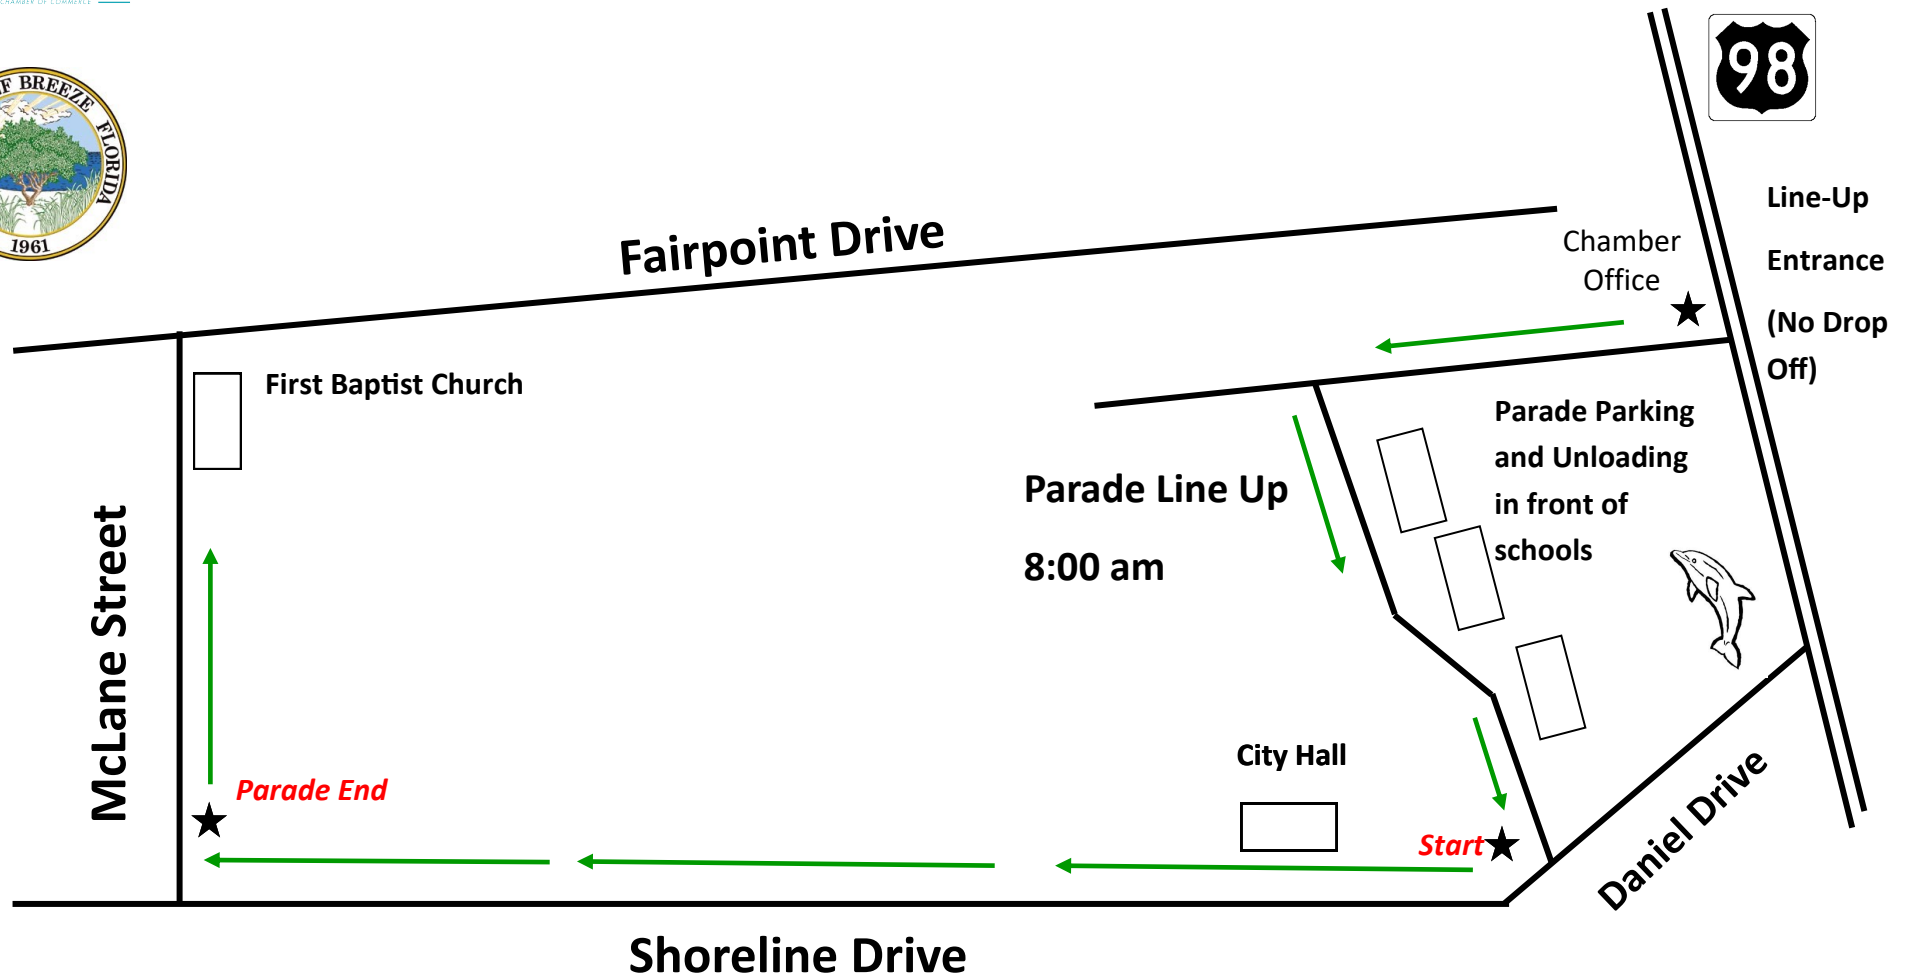

2018 Gulf Breeze Holiday Parade

Saturday, December 1, 2018, 10:00 AM

- Parade line-up begins at 8:00 AM
- For safety, official parade vehicles are only allowed in the line-up area
- Parking and unloading for parade participants is allowed in front of the schools