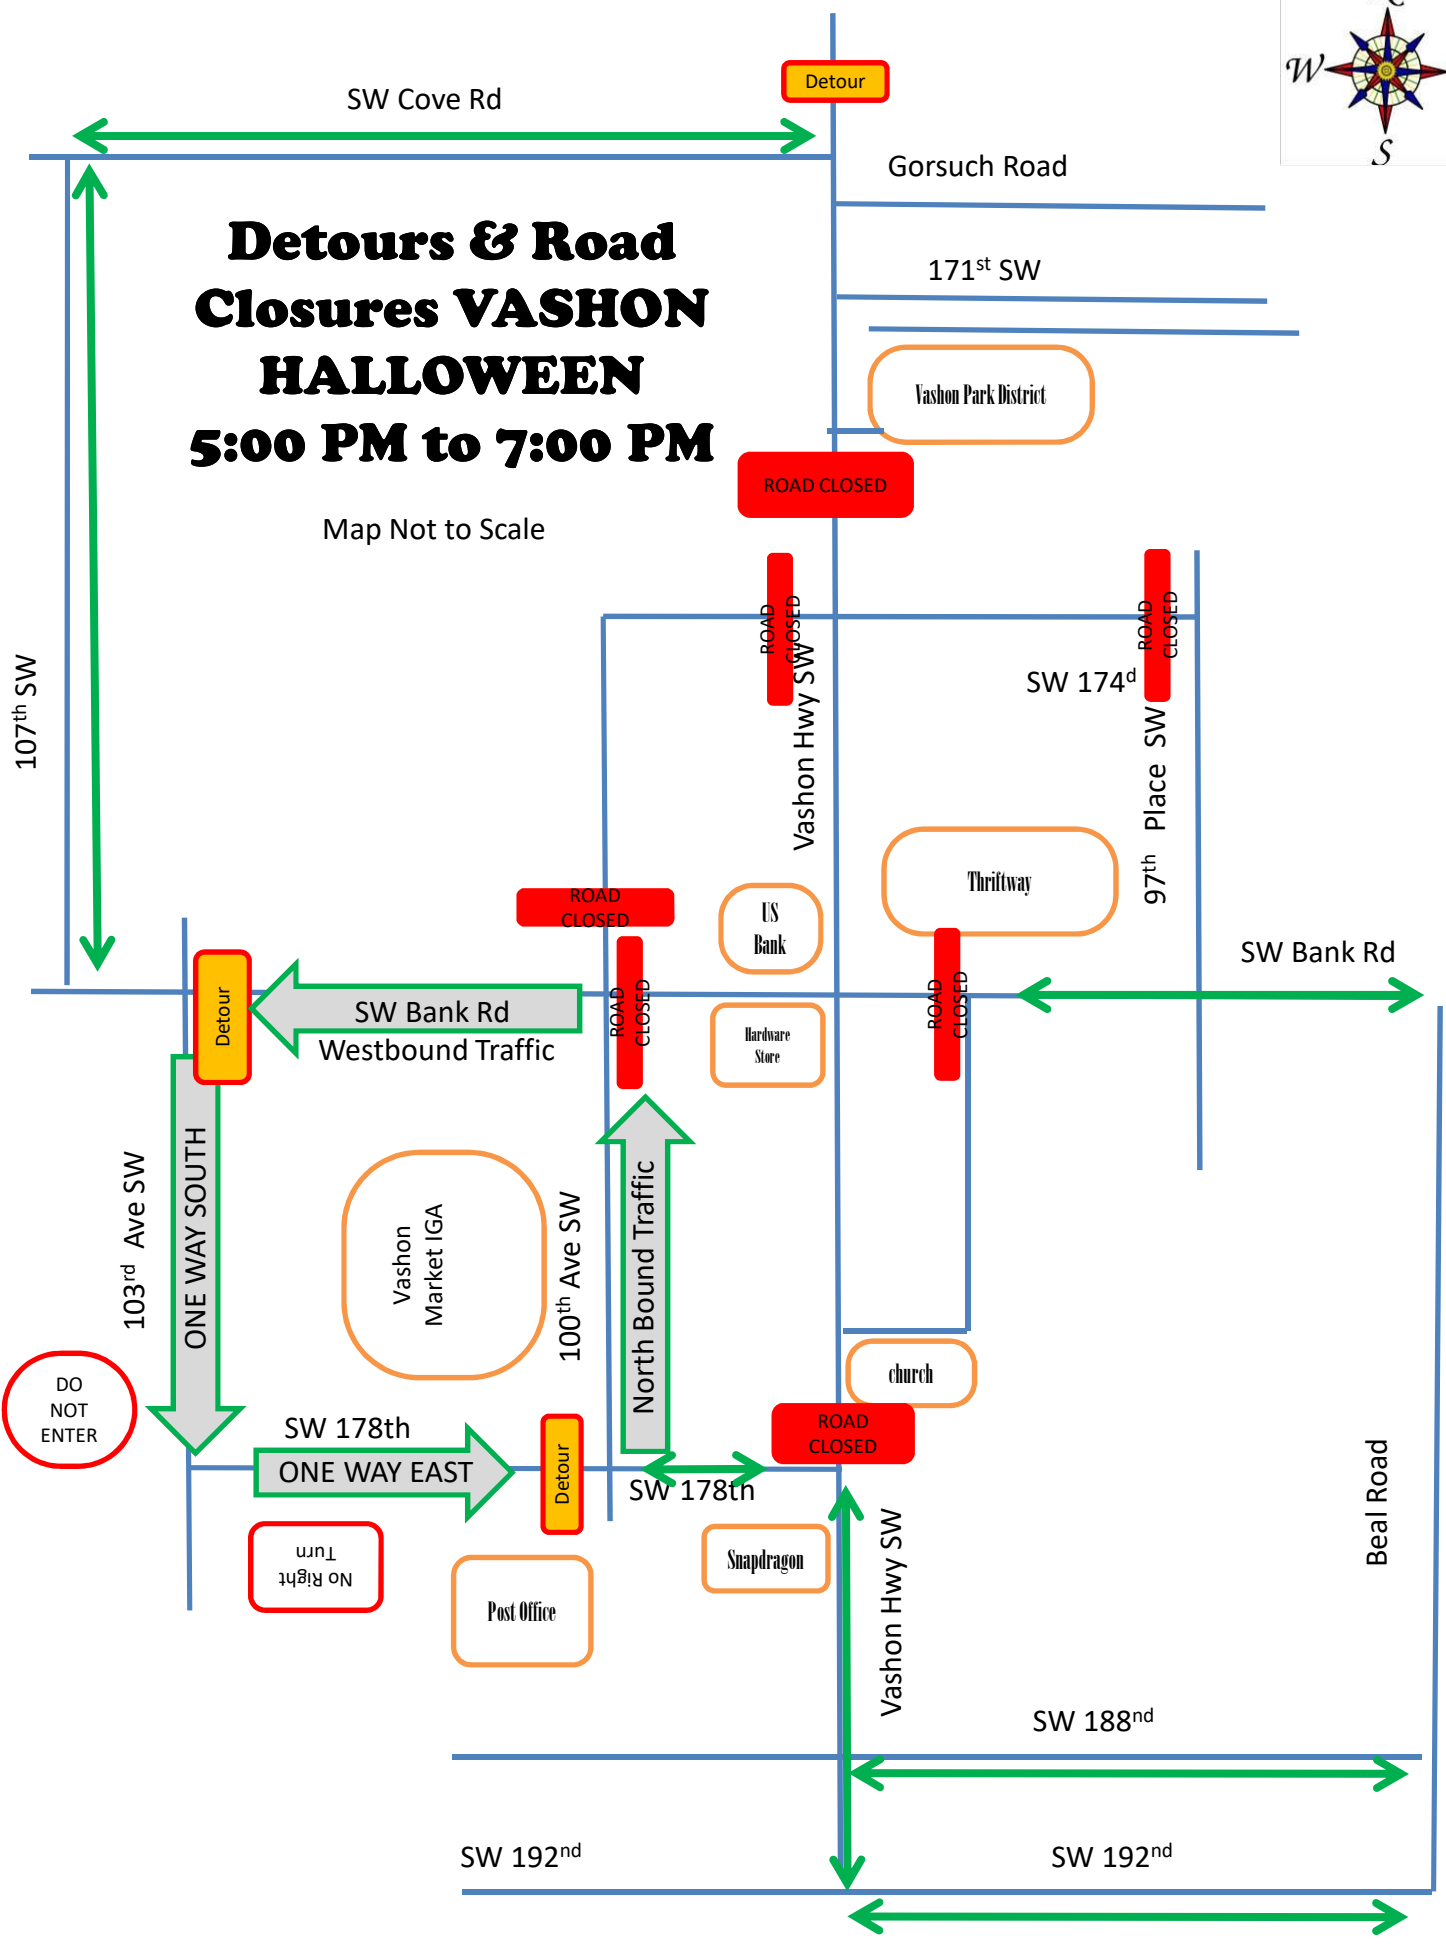

Detours & Road Closures VASHON HALLOWEEN 5:00 PM to 7:00 PM

Map Not to Scale

107th SW

SW Cove Rd

Detour

Gorsuch Road

171st SW

Vashon Park District

ROAD CLOSED

Map Not to Scale

ROAD CLOSED
Vashon Hwy SW

SW 174^d

ROAD CLOSED
97th Place SW

Thriftway

SW Bank Rd

Detour

ONE WAY SOUTH

Vashon Market IGA

100th Ave SW

North Bound Traffic

church

DO NOT ENTER

SW 178th
ONE WAY EAST

Detour

SW 192nd

SW 192nd

Detours & Road Closures VASHON HALLOWEEN 5:00 PM to 7:00 PM

Map Not to Scale

107th SW

SW Cove Rd

Detour

Gorsuch Road