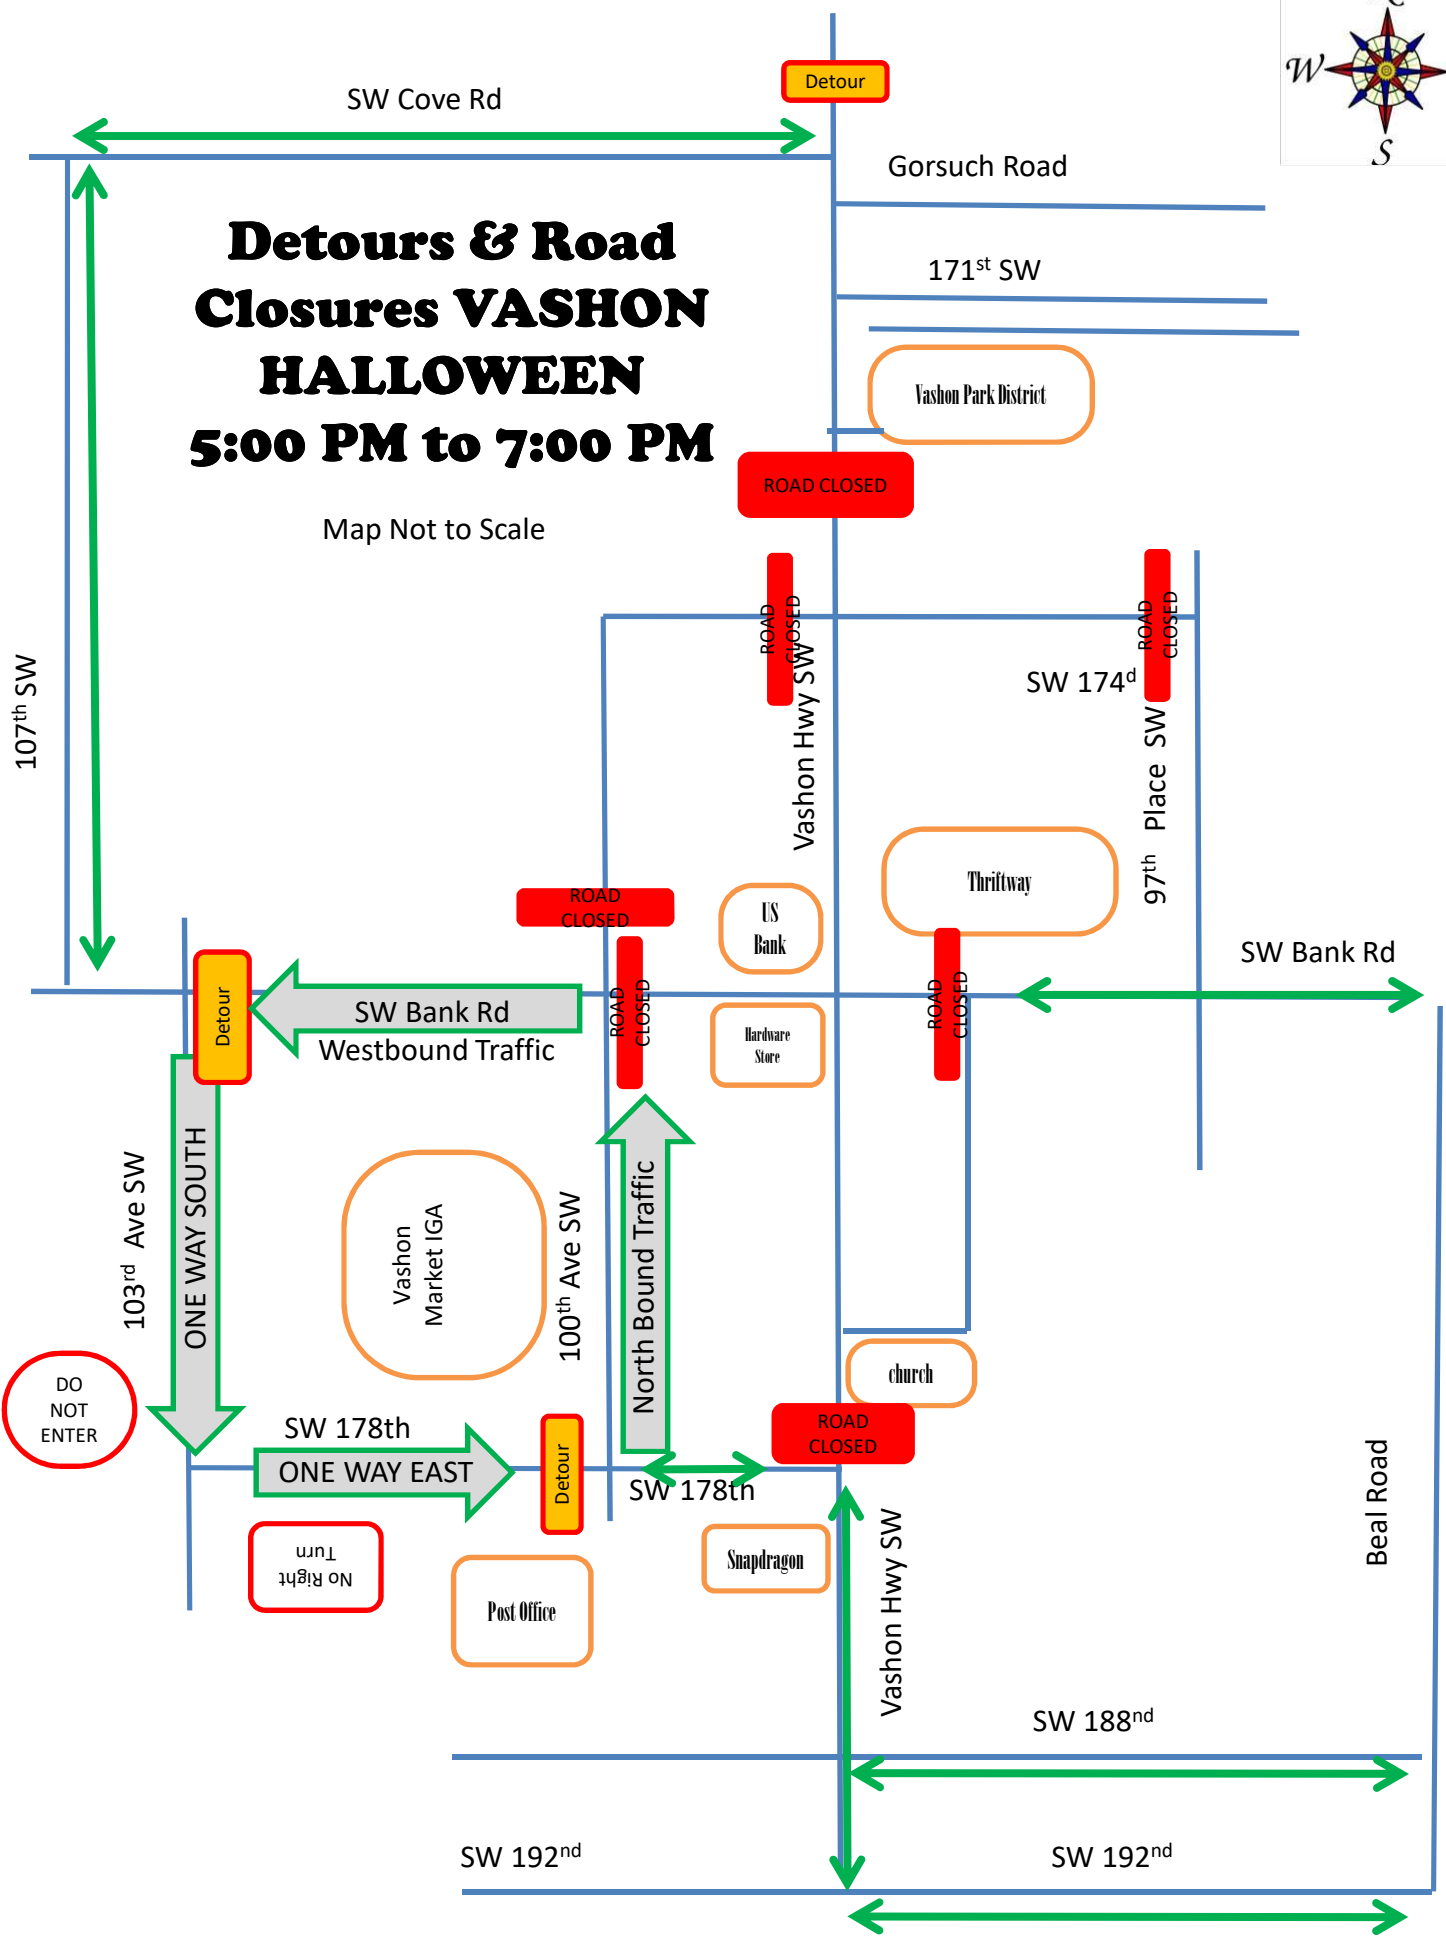

Detours & Road Closures VASHON HALLOWEEN 5:00 PM to 7:00 PM

Map Not to Scale

107th SW

SW Cove Rd

Detour

Gorsuch Road

171st SW

Vashon Park District

ROAD CLOSED

Map Not to Scale

ROAD CLOSED
Vashon Hwy SW

SW 174^d

ROAD CLOSED
97th Place SW

Thriftway

SW Bank Rd

Detour

SW Bank Rd
Westbound Traffic

ROAD CLOSED

US Bank

Hardware Store

ROAD CLOSED

103rd Ave SW

ONE WAY SOUTH

Vashon Market IGA

100th Ave SW

North Bound Traffic

church

DO NOT ENTER

SW 178th
ONE WAY EAST

Detour

SW 178th

ROAD CLOSED

No Right Turn

Post Office

Snapdragon

Vashon Hwy SW

Beal Road

SW 188nd

SW 192nd

SW 192nd