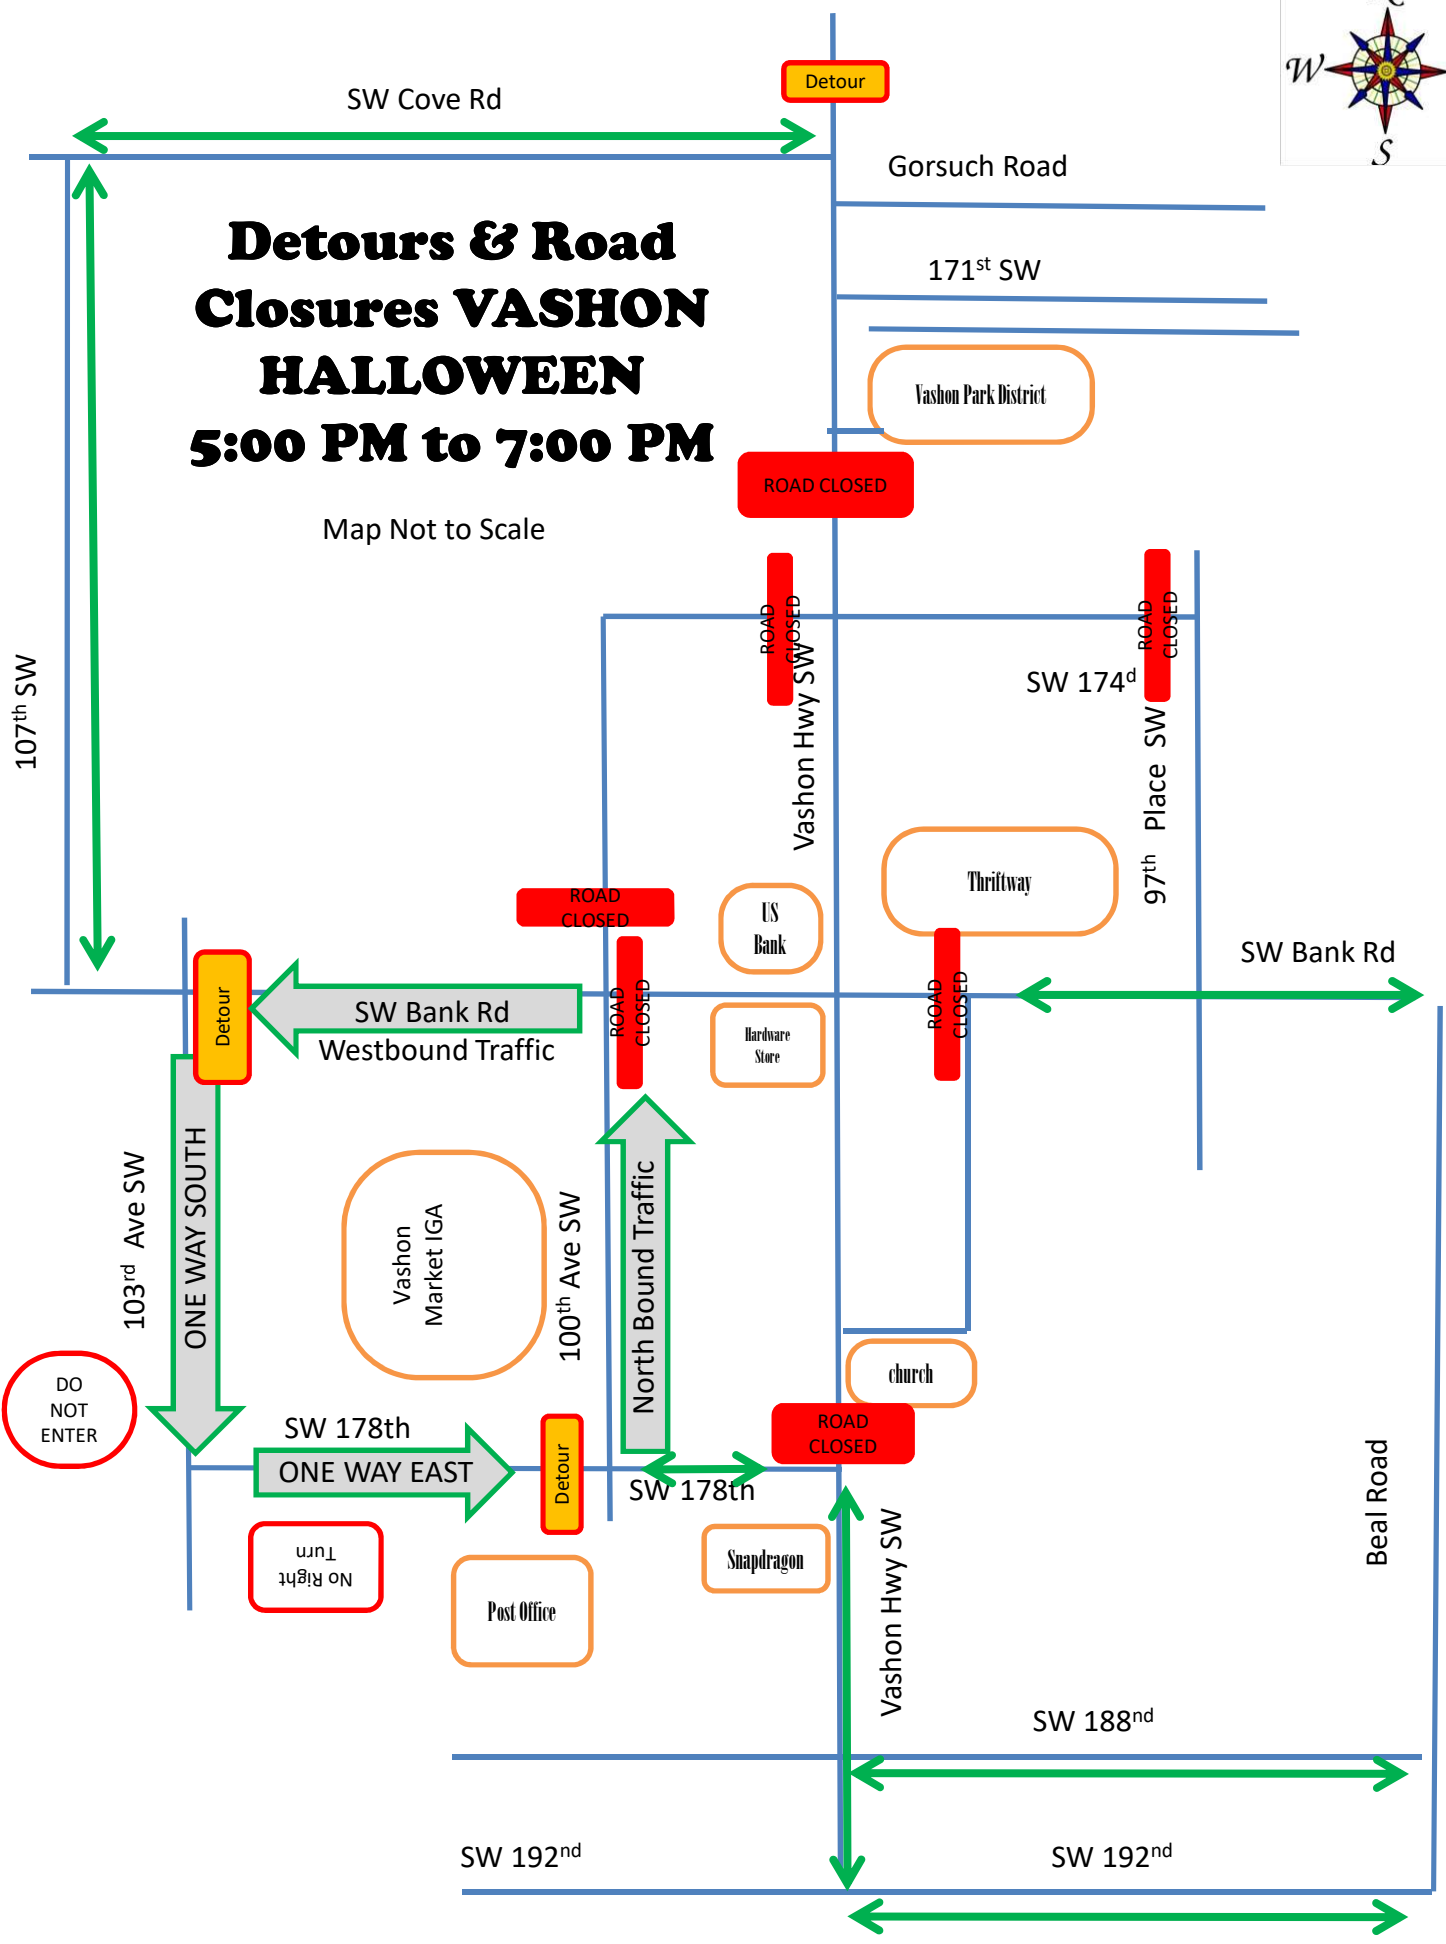

Detours & Road Closures VASHON HALLOWEEN 5:00 PM to 7:00 PM

Map Not to Scale

107th SW

SW Cove Rd

Detour

Gorsuch Road

171st SW

Vashon Park District

ROAD CLOSED

Map Not to Scale

ROAD CLOSED
Vashon Hwy SW

SW 174^d

ROAD CLOSED
97th Place SW

Thriftway

SW Bank Rd

Detour

No Right Turn

SW 188nd

SW 192nd

SW 192nd

Detours & Road Closures VASHON HALLOWEEN 5:00 PM to 7:00 PM

Map Not to Scale

107th SW

SW Cove Rd

Detour

Gorsuch Road

171st SW

Vashon Park District

ROAD CLOSED

ROAD CLOSED
Vashon Hwy SW

SW 174^d

ROAD CLOSED
97th Place SW