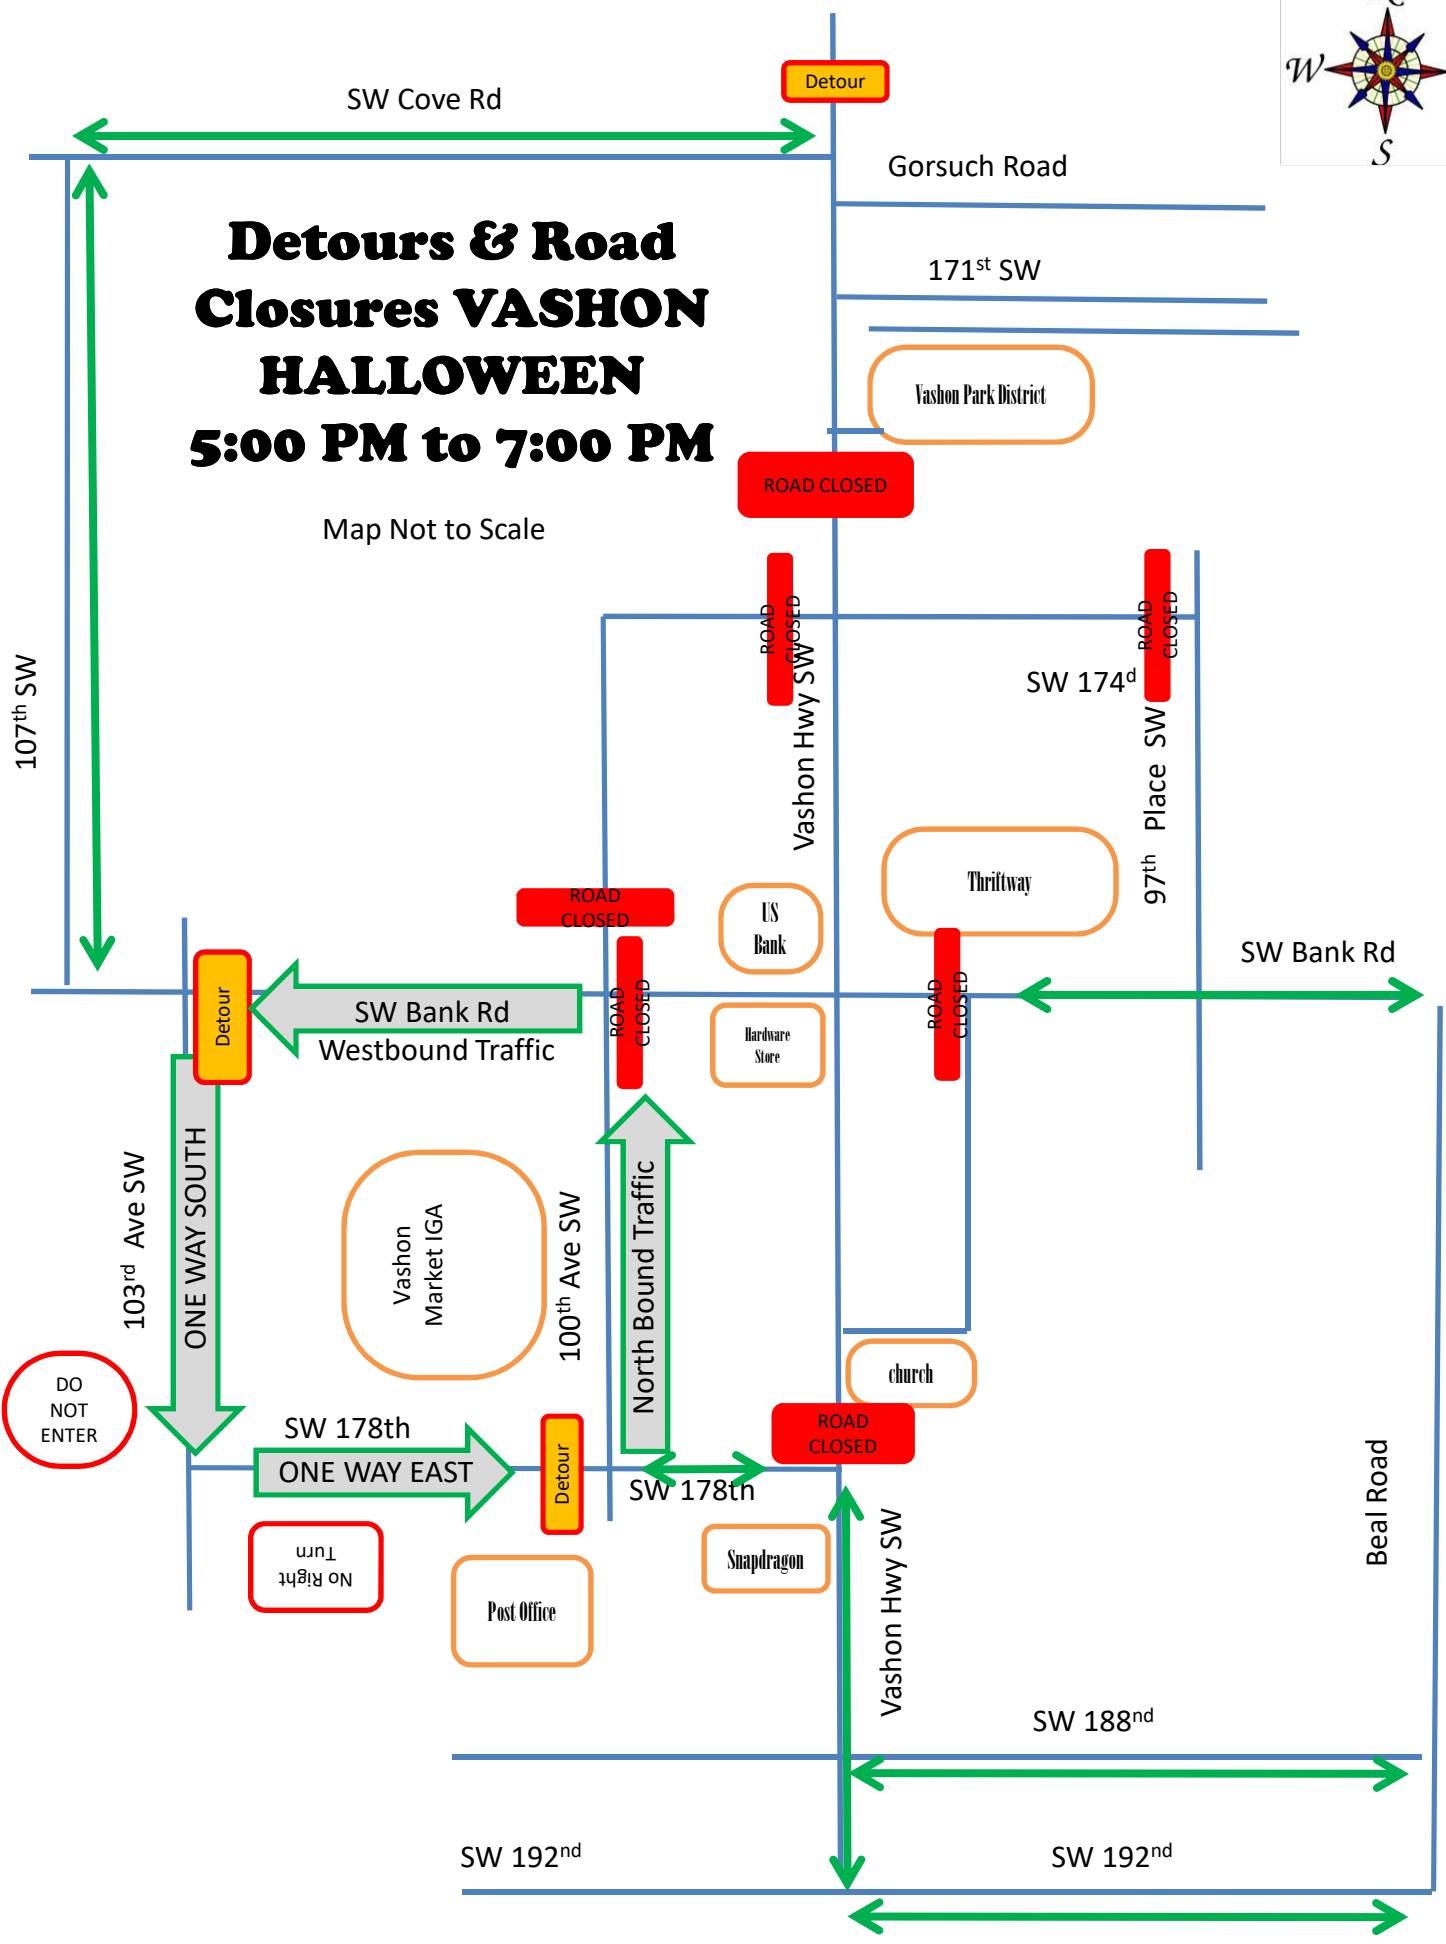

Detours & Road Closures VASHON HALLOWEEN 5:00 PM to 7:00 PM

Map Not to Scale

107th SW

SW Cove Rd

Detour

Gorsuch Road

171st SW

Vashon Park District

ROAD CLOSED

Map Not to Scale

ROAD CLOSED
Vashon Hwy SW

SW 174^d

ROAD CLOSED
97th Place SW

Thriftway

SW Bank Rd

Detour

SW Bank Rd
Westbound Traffic

ROAD CLOSED

US Bank

Hardware Store

ROAD CLOSED

103rd Ave SW

ONE WAY SOUTH

Vashon Market IGA

100th Ave SW

North Bound Traffic

church

DO NOT ENTER

SW 178th
ONE WAY EAST

Detour

SW 178th

ROAD CLOSED