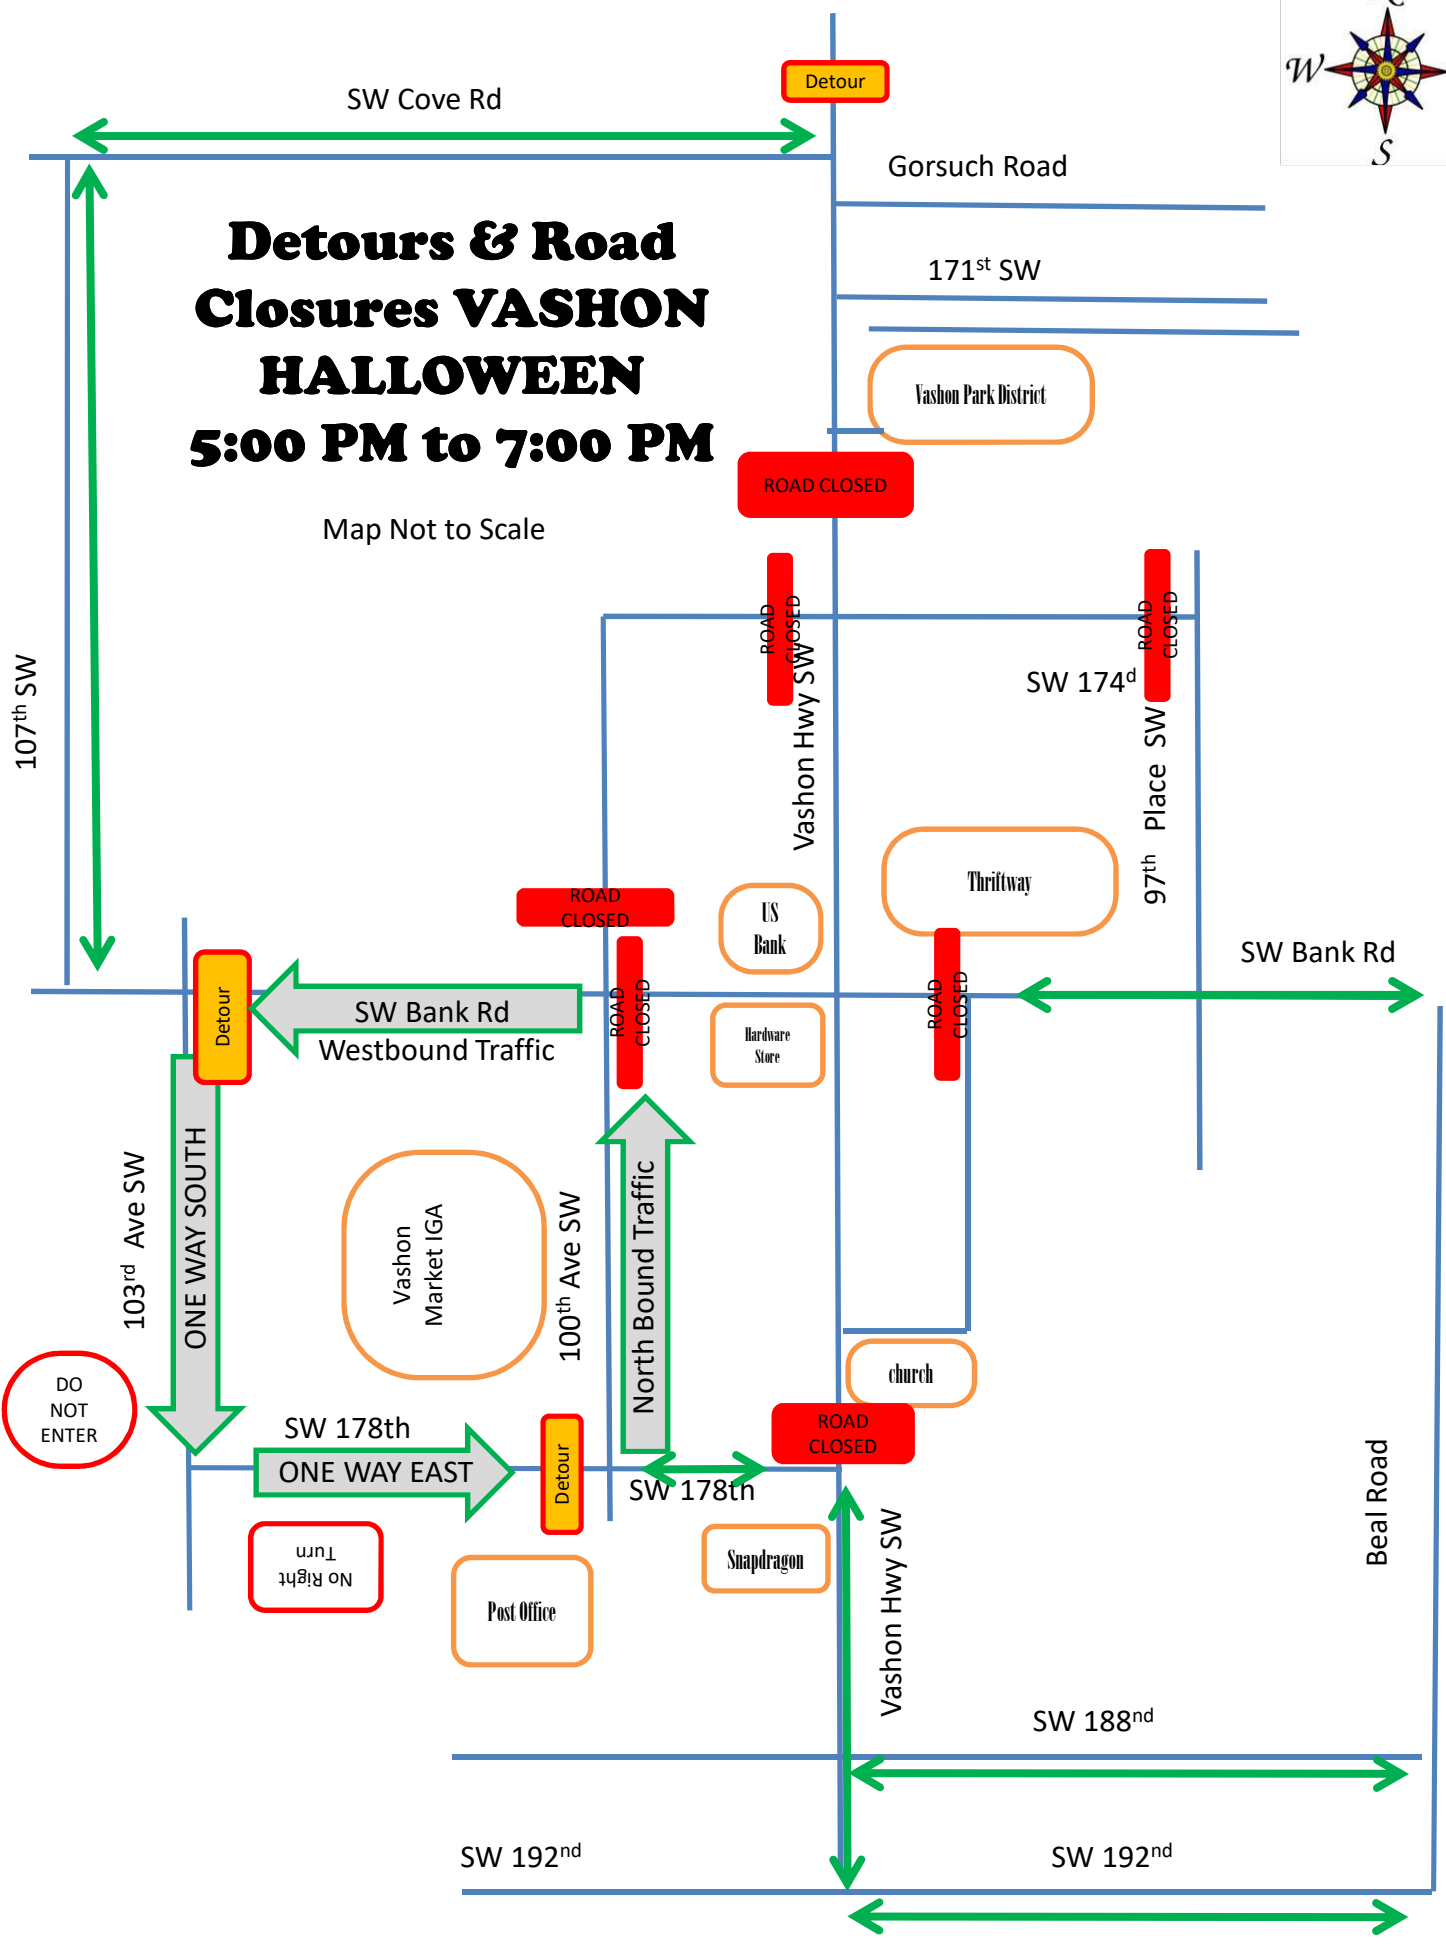

Detours & Road Closures VASHON HALLOWEEN 5:00 PM to 7:00 PM

Map Not to Scale

107th SW

SW Cove Rd

Detour

Gorsuch Road

171st SW

Vashon Park District

ROAD CLOSED

Map Not to Scale

ROAD CLOSED
Vashon Hwy SW

SW 174^d

ROAD CLOSED
97th Place SW

Thriftway

SW Bank Rd

Detour

100th Ave SW

North Bound Traffic

church

DO NOT ENTER

SW 178th
ONE WAY EAST

Detour

SW 178th

ROAD CLOSED

SW 188nd

SW 192nd

SW 192nd

Detours & Road Closures VASHON HALLOWEEN 5:00 PM to 7:00 PM

Map Not to Scale

107th SW

SW Cove Rd

Detour