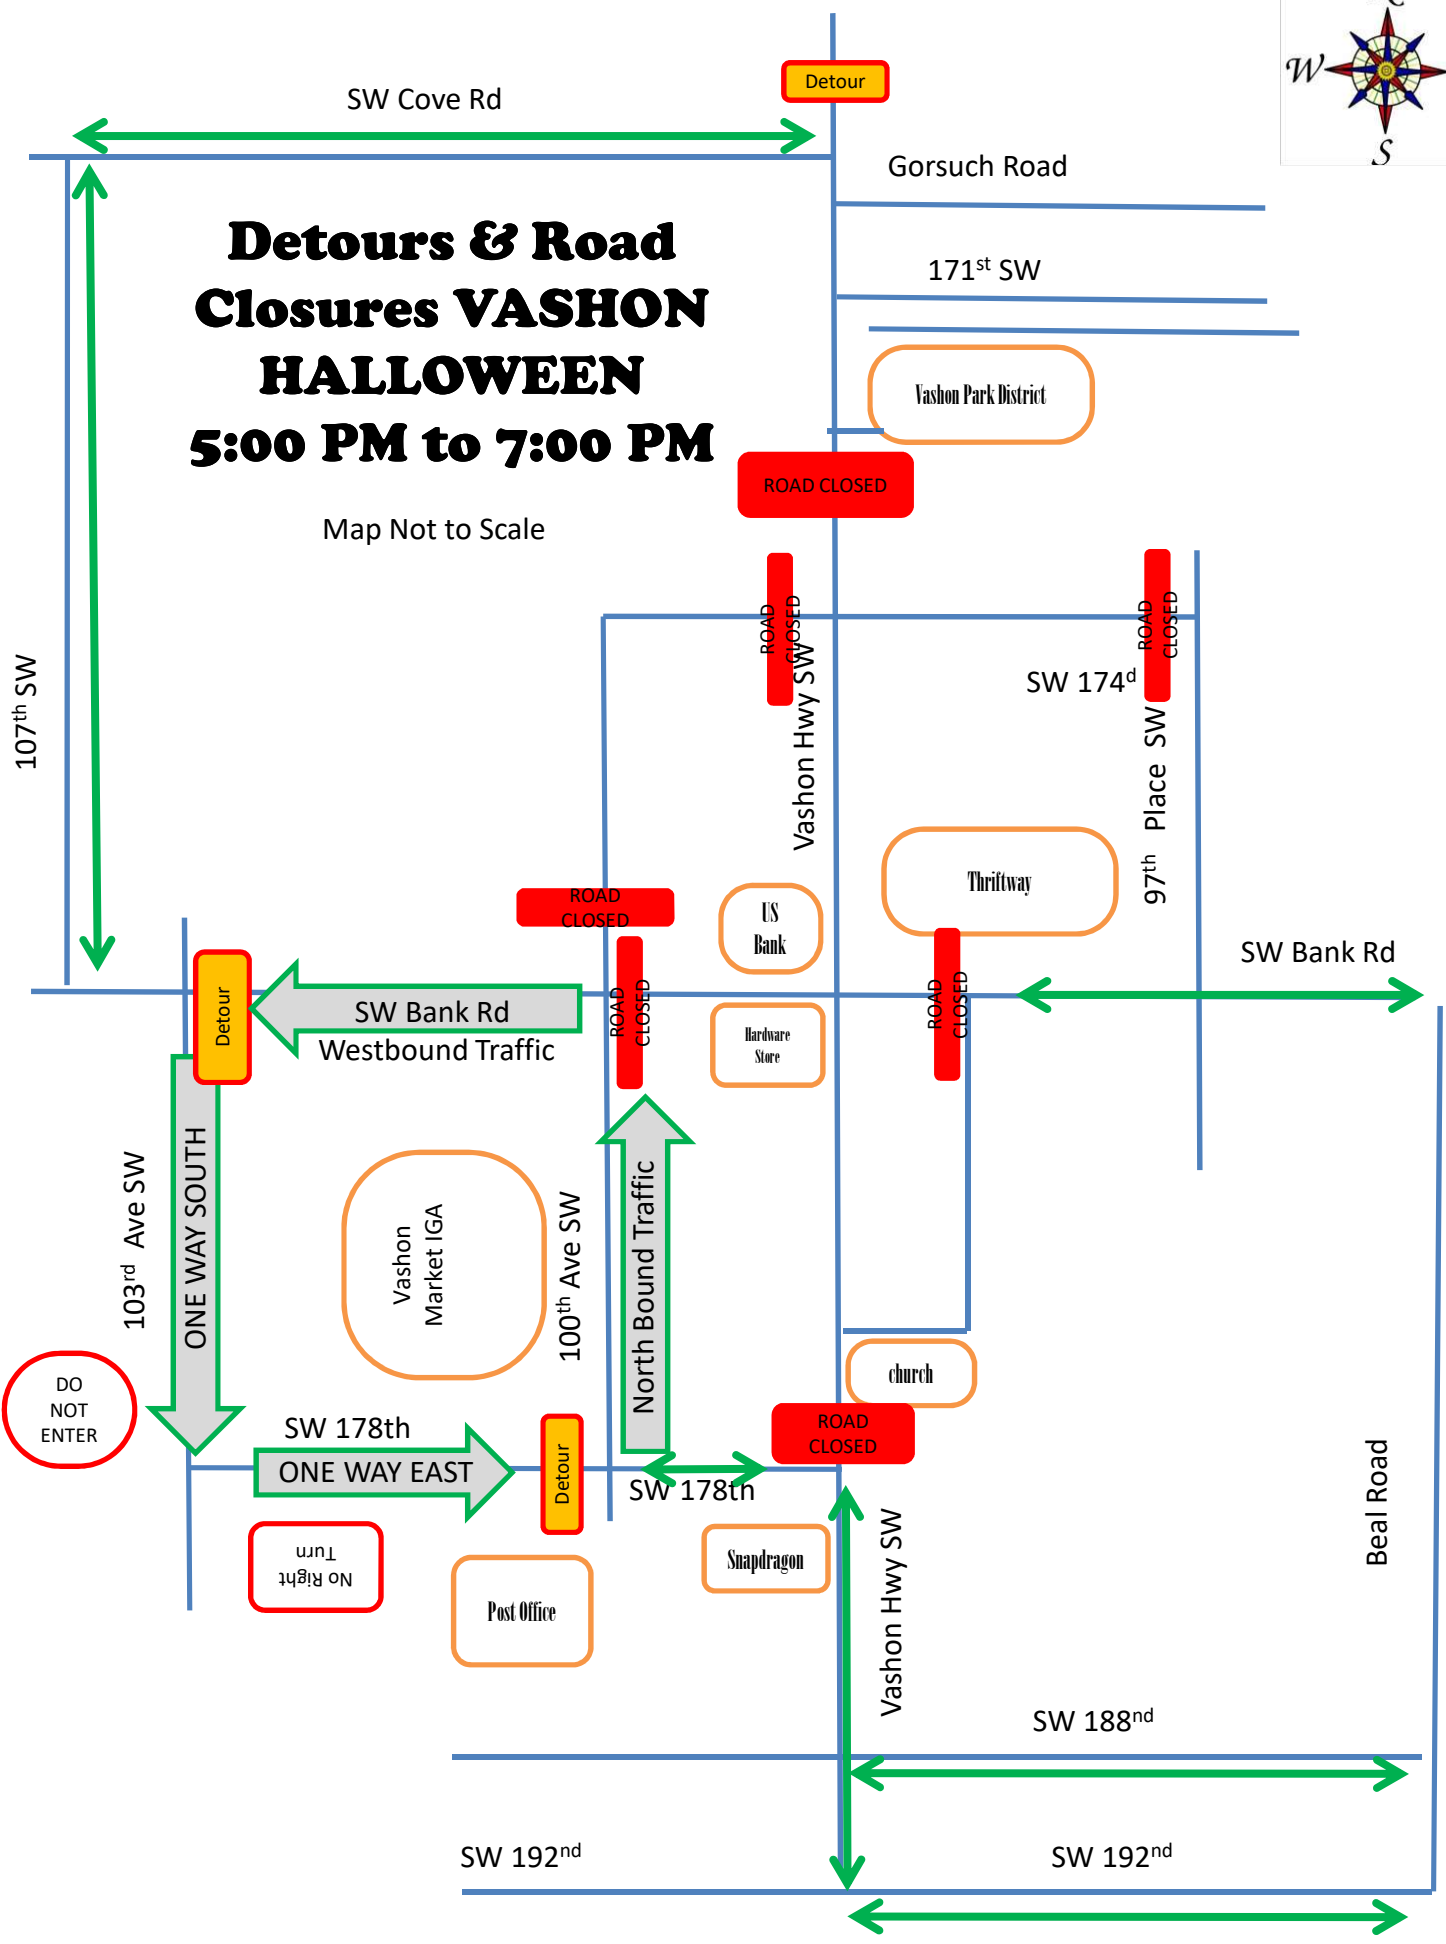

ROAD CLOSED

Map Not to Scale

ROAD CLOSED
Vashon Hwy SW

SW 174^d

ROAD CLOSED
97th Place SW

Thriftway

SW Bank Rd

Detour

ROAD CLOSED
Hardware Store

ROAD CLOSED

103rd Ave SW

ONE WAY SOUTH

Vashon Market IGA

100th Ave SW

North Bound Traffic

church

DO NOT ENTER

SW 178th
ONE WAY EAST

Detour

SW 178th

ROAD CLOSED

Snapdragon

Vashon Hwy SW

Beal Road

No Right Turn

Post Office

SW 188nd

SW 192nd

SW 192nd

Detours & Road Closures VASHON HALLOWEEN 5:00 PM to 7:00 PM

Map Not to Scale

107th SW